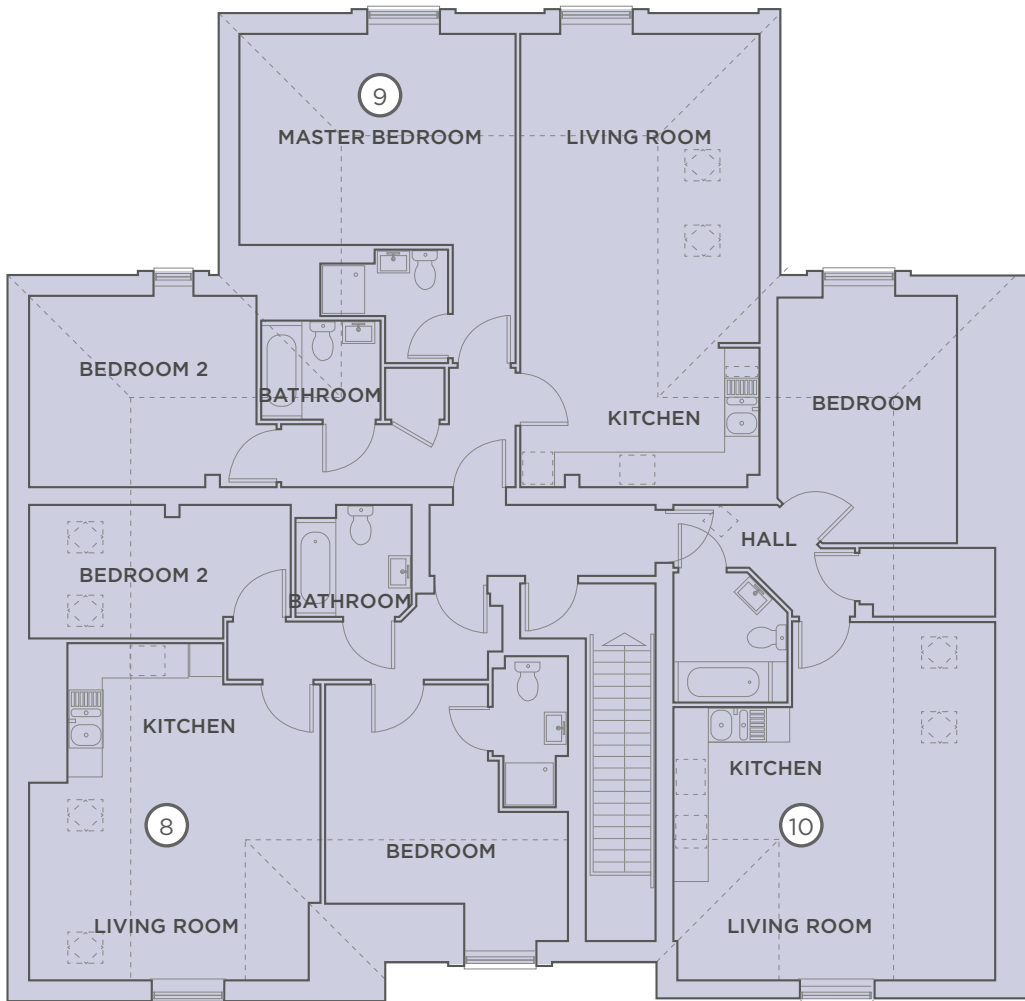

## APARTMENTS 8, 9 & 10

### APARTMENT 8

LIVING ROOM/KITCHEN  
5.76m X 5.00m (18'11" X 16'5")

BEDROOM 1  
4.38m X 4.14m (14'4" X 13'7")

BEDROOM 2  
4.46m X 2.26m (14'8" X 7'5")

TOTAL FLOOR AREA:  
60.05sq.m/646sq.ft

### APARTMENT 9

LIVING ROOM/KITCHEN  
7.92m X 3.98m (26'0" X 13'1")

BEDROOM 1  
5.80m X 4.71m (19'0" X 15'5")

BEDROOM 2  
4.22m X 3.25m (13'10" X 10'8")

TOTAL FLOOR AREA:  
67.76sq.m/729sq.ft

### APARTMENT 10

LIVING ROOM/KITCHEN  
6.14m X 5.50m (20'2" X 18'1")

BEDROOM 1  
4.38m X 3.05m (14'4" X 10'0")

TOTAL FLOOR AREA:  
49.47sq.m/532sq.ft